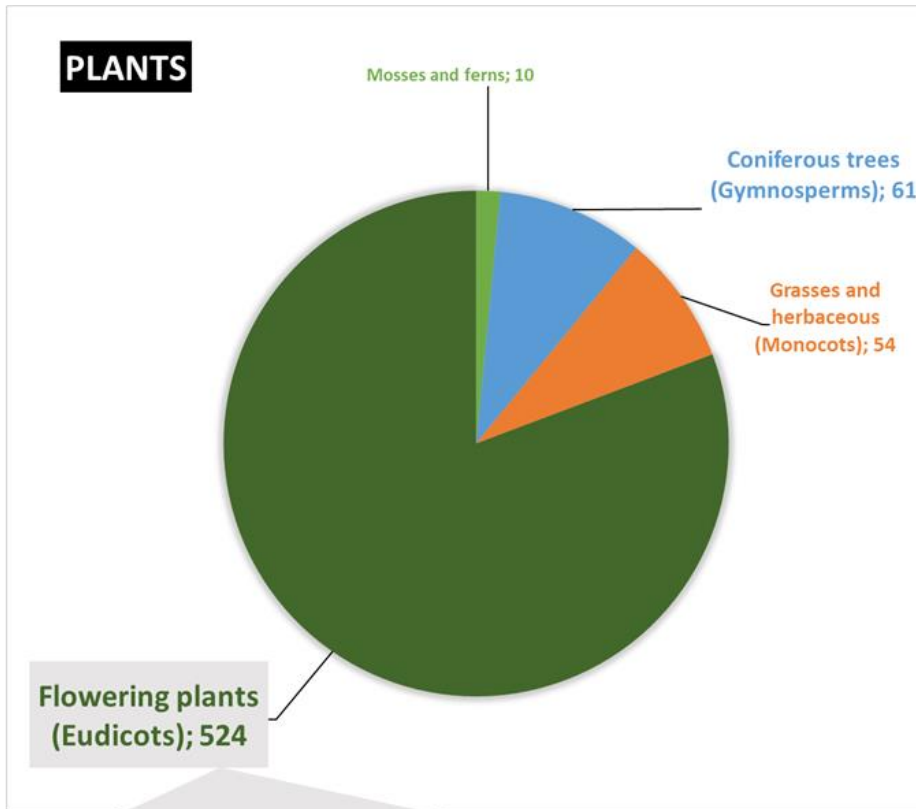

**Figure 1. Animal groups identified to date through our citizen science initiatives at Temple Ambler Field Station.** Values represent unique taxa identified in the field to the lowest taxonomic level possible. These data were collected by field citizen scientists during events on campus or were recorded in public databases (iNaturalist and eBird). Want to become a Citizen Science Owlet too? Check out our **Citizen Science webpage**.

**Figure 2. Plant diversity identified to date in the natural environments and designed gardens of the Temple Ambler Field Station and Ambler Arboretum.** These values represent unique taxa identified to the lowest taxonomic level possible. Highlighted are 14 of the 116 flowering plant families present that include 524 taxonomic groups. A full list can be found in our **species database**. Cultivated specimens in our Greenhouse were not included here.