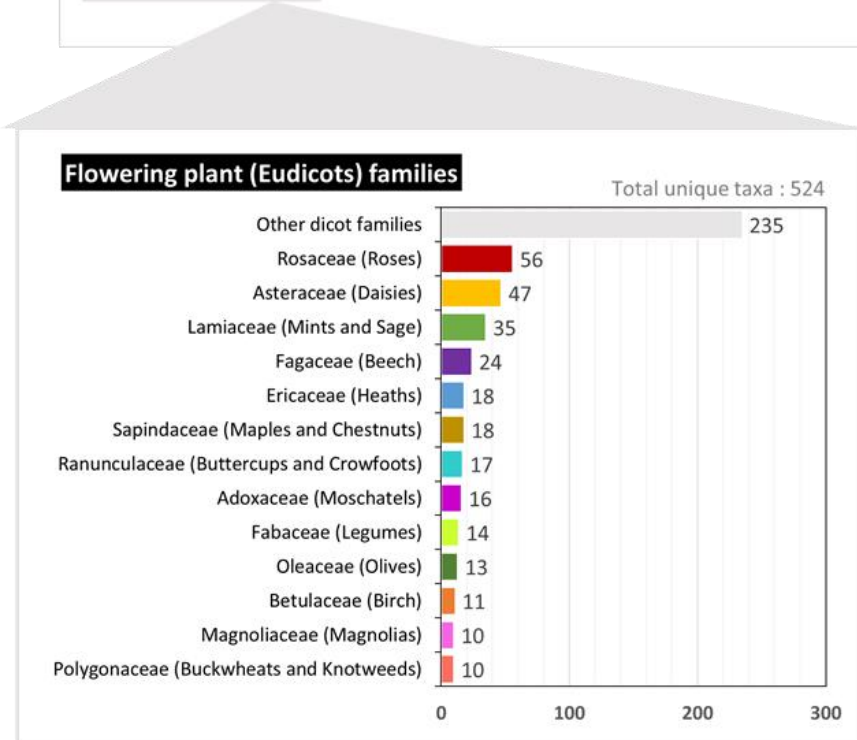

**Figure 1. Animal groups identified to date through our citizen science initiatives at Temple Ambler Field Station.** Values represent unique taxa identified in the field to the lowest taxonomic level possible. These data were collected by field citizen scientists during events on campus or were recorded in public databases (iNaturalist and eBird). Want to become a Citizen Science Owlet too? Check out our **Citizen Science webpage**.

**Figure 2. Plant diversity identified to date in the natural environments and designed gardens of the Temple Ambler Field Station and Ambler Arboretum.** These values represent unique taxa identified to the lowest taxonomic level possible. Highlighted are 14 of the 116 flowering plant families present that include 524 taxonomic groups. A full list can be found in our **species database**. Cultivated specimens in our Greenhouse were not included here.